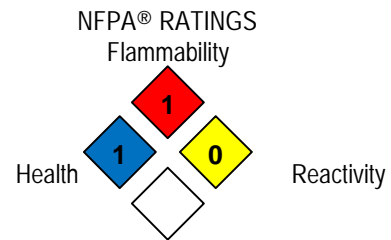

Ideal for Use In

- Gyms and fitness centers
- Grocery stores as a shopping cart wipe
- Office buildings for cleaning work stations
- Hospital and long term care rehab centers

Features and Benefits

- Cleans and deodorizes quickly, no dwell time required
- Eliminates risk of damage from overspray from using spray bottles and rags
- Wall mounted, center-pull dispenser allows for convenient dispensing in high-traffic areas
- Large, 1,100-ct refill minimizes labor spent on change-overs
- Biodegradable, cellulose fabric supports facilities' green initiatives

Optional Dispenser

- #9123: Small center-pull dispenser

Properties

Appearance:	White towel
Towel Size:	8" X 5"
Towel Substrate:	Cellulose
Fragrance:	Rainforest
Specific Gravity of Liquid:	1.00
VOC content (% by wt.) of liquid:	<0.5%

Directions

Wipe down surface with new towel and discard after use. No dwell time required

Ingredients

Water:	
Surfactant Blend:	
n-Alkyl (60% C14, 30% C16, 5% C12, 5% C18) dimethyl benzyl ammonium chloride:	
n-Alkyl (68% C12, 32% C14) dimethyl ethyl benzyl ammonium chloride:	
Fragrance:	

CAS Number

7732-18-5
Proprietary
68391-01-5
68956-79-6
Proprietary

DOT Shipping (Ground Transportation)

Proper Shipping Name:	None
Class:	None
ID Number:	None
Packing Group:	None

Quantities

1,100 wipes per roll, 2 rolls per case

TOTAL
SOLUTIONS®

PO Box 240014, Milwaukee, WI 53224 | 800.743.6417 | athea.com