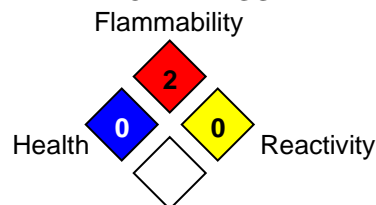

CAS Number

Safety

Keep out of reach of children.

DOT Shipping (ground transportation)

Proper Shipping Name: None
Class: None
ID Number: None
Package Group: None

NFPA® RATINGS

Quantities

70 wipe canister 6 per case