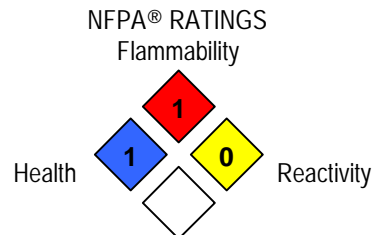

Properties

Appearance.....	Colorless liquid
Fragrance	Mild
Ready to Use.....	Yes
Specific gravity.....	0.79
d-Limonene content.....	0%
Biodegradable.....	Yes
Chlorinated solvents	No
Flash point.....	>185 ° F
Application	Solvent

For cleaning surfaces: Spray or apply with rag undiluted product onto surfaces. Allow to work until deposits are loosened. Rinse surfaces with water to flush loosened deposits.

Ingredients

	CAS Number
Isoparaffinic Hydrocarbens.....	64742-47-8
Linear Alcohol Ethoxylate.....	34398-01-1
1-Undecanol.....	112-42-5
Butyl 3-Hydroxybutyrate.....	53605-94-0
Proprietary Solvent.....	Proprietary

Safety

Danger: Combustible liquid. May be fatal if swallowed and enters airways. Causes skin irritation. May cause an allergic skin reaction.

DOT Shipping (ground transportation)

Proper Shipping Name:	None
Class:	None
ID Number:	None
Packing Group:	None