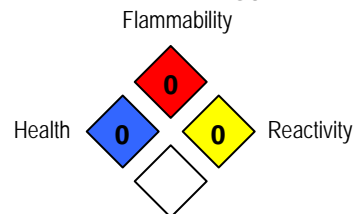

Properties

Appearance.....	Colorless liquid
Fragrance.....	None
Specific gravity.....	0.997
Flash point.....	None
pH.....	7.0-8.0
VOC content.....	<1.0 % by wt.

Directions Complete directions on product label

CAS Number

Safety

Caution: May cause eye irritation. Keep out of the reach of children.

DOT Shipping (ground transportation)

Proper Shipping Name:	None
Class:	None
ID Number:	None
Packing Group:	None

NFPA RATINGS