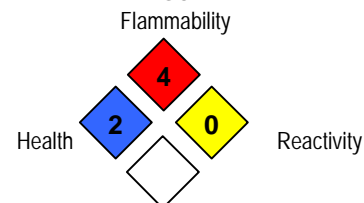

Use indoors and outdoors:

- Around Electrical Equipment
- Cracks and Crevices
- Attics
- Eaves
- Porches
- Patios
- Power Lines
- Window Frames

Effective Against

- Flying Wasps
- Hornets and hornet nests
- Yellow Jackets

Features and Benefits

- Shotgun-type blast kills from up to 20 feet away.
- Use both outdoors and indoors, wherever wasps and hornets build nests.
- Formulated with Tetramethrin for fast knockdown and Phenothrin for long-lasting residual action.

Properties

Appearance.....	Colorless liquid
Fragrance.....	Solvent
Specific gravity.....	0.826
Dielectric Strength.....	41,000 volts
Propellant.....	Carbon dioxide
Spray Pattern.....	20 foot shotgun blast

Directions Complete directions on product label
Spray nest until thoroughly saturated. Nest may be removed 48 hours after spraying.

Authorizations
EPA registered product

Active Ingredients

	Amount Active
Tetramethrin	0.20%
Phenothrin	0.125%

Safety

Caution: Harmful if absorbed through skin. Causes moderate eye irritation. Avoid contact with skin, eyes, or clothing. Wash thoroughly with soap and water after handling and before eating, drinking, chewing gum, or using tobacco. Remove and wash contaminated clothing before reuse. Avoid contamination of food and feedstuffs.

DOT Shipping (ground transportation)

Proper Shipping Name:	Consumer Commodity
Class:	ORM-D
ID Number:	None
Packing Group:	None

NFPA® RATINGS

Quantities

- 12 cans/case
- 20 ounce can
- 14 ounce net weight

TOTAL SOLUTIONS™

Milwaukee, WI 53224 | 1.800.743.6417 | Fax: 414.354.9219 | athea.com